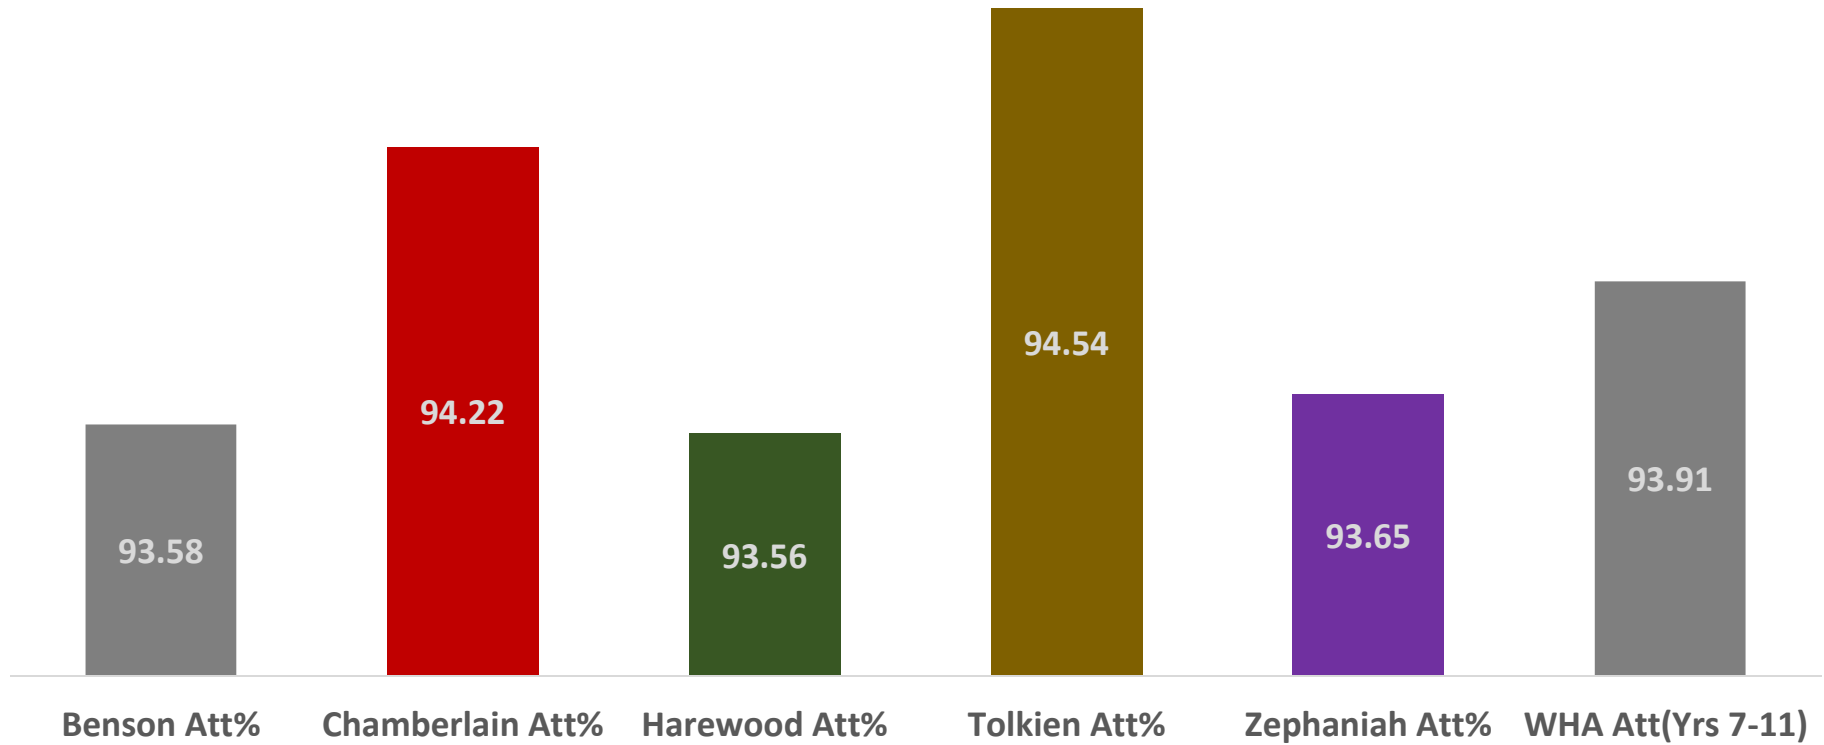

Attendance Totals: 25th May 2018

Congratulations to:

Tolkien House

With a total of 94.54% Attendance

Weekly Winning House is:

Tolkien House

With a total of 94.36% Attendance

Well Done

House Persistent Absence to 25.5.18

(Number of Students with Attendance Below 90% shown as Percentages)

PA% 6.9.17-25.5.18

House Attendance Sept – to Date: 25.5.18

6.9.17-25.5.18

House Attendance Weekly 21 to 25 May 2018

21-25.5.18

Form Attendance Sept – to Date: 25.5.18

Att 6.9.17-25.5.18

Form Attendance Sept – to Date: 21.5.18

Att 6.9.17-25.5.18

Form Attendance Sept – to Date: 25.5.18

Att 6.9.17-25.5.18

Form Attendance Sept – to Date: 25.5.18