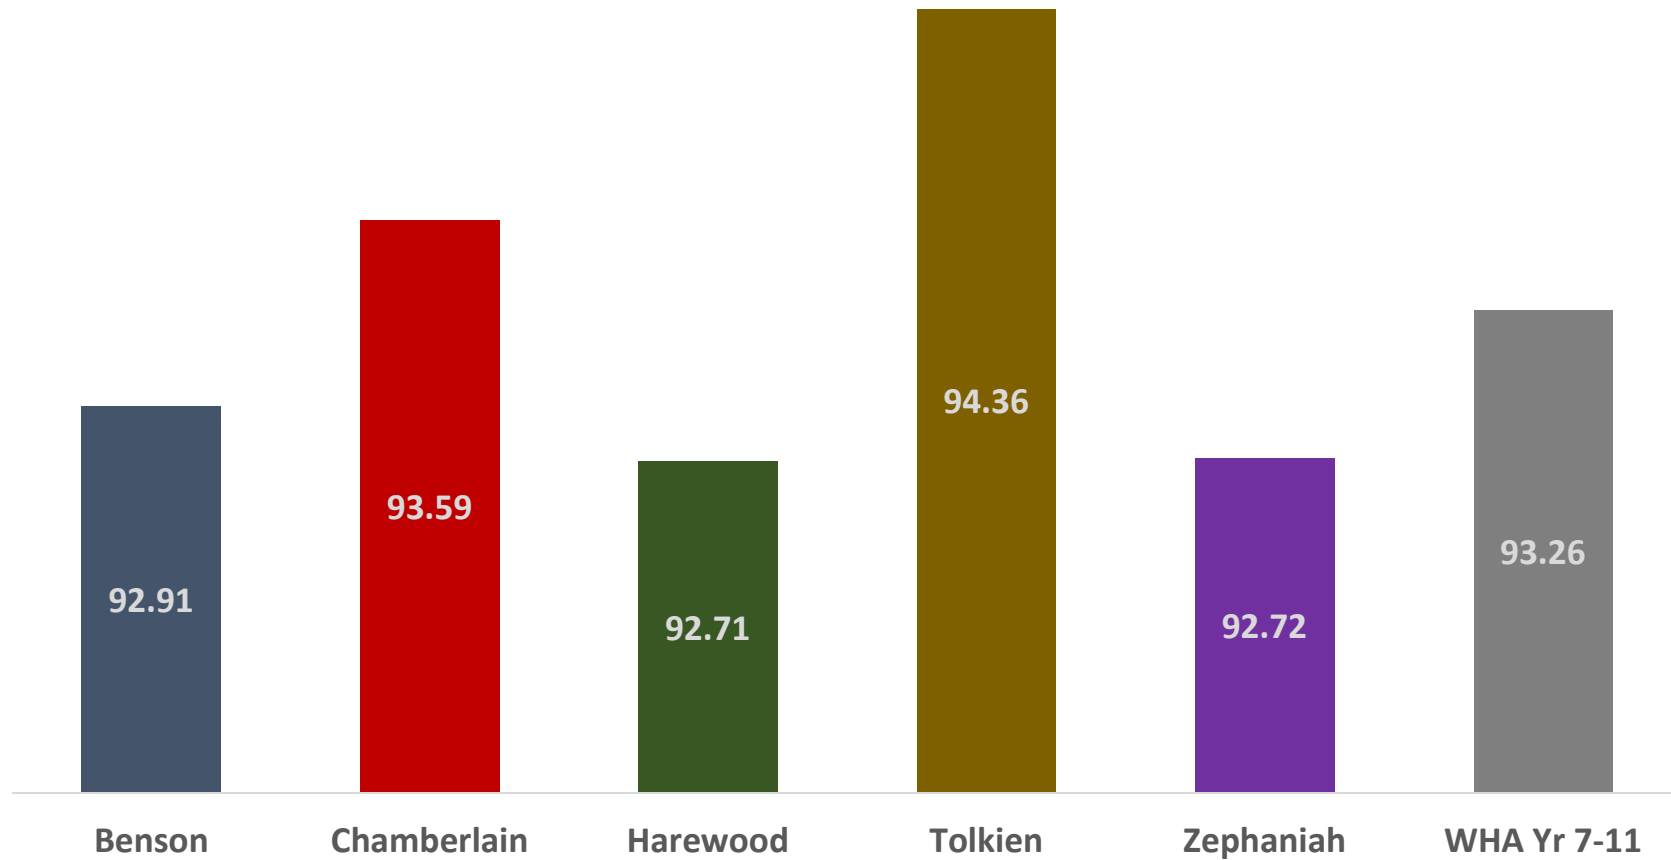

Attendance Totals: 25th May 2018

Congratulations to:

Tolkien House

With a total of 94.54% Attendance

Weekly Winning House is:

Tolkien House

With a total of 94.36% Attendance

Well Done

House Persistent Absence to 25.5.18

(Number of Students with Attendance Below 90% shown as Percentages)

PA% 6.9.17-25.5.18

House Attendance Sept – to Date: 25.5.18

6.9.17-25.5.18

House Attendance Weekly 21 to 25 May 2018

21-25.5.18

Form Attendance Sept – to Date: 25.5.18

Att 6.9.17-25.5.18

Form Attendance Sept – to Date: 21.5.18

Att 6.9.17-25.5.18

Form Attendance Sept – to Date: 25.5.18

Att 6.9.17-25.5.18

Form Attendance Sept – to Date: 25.5.18