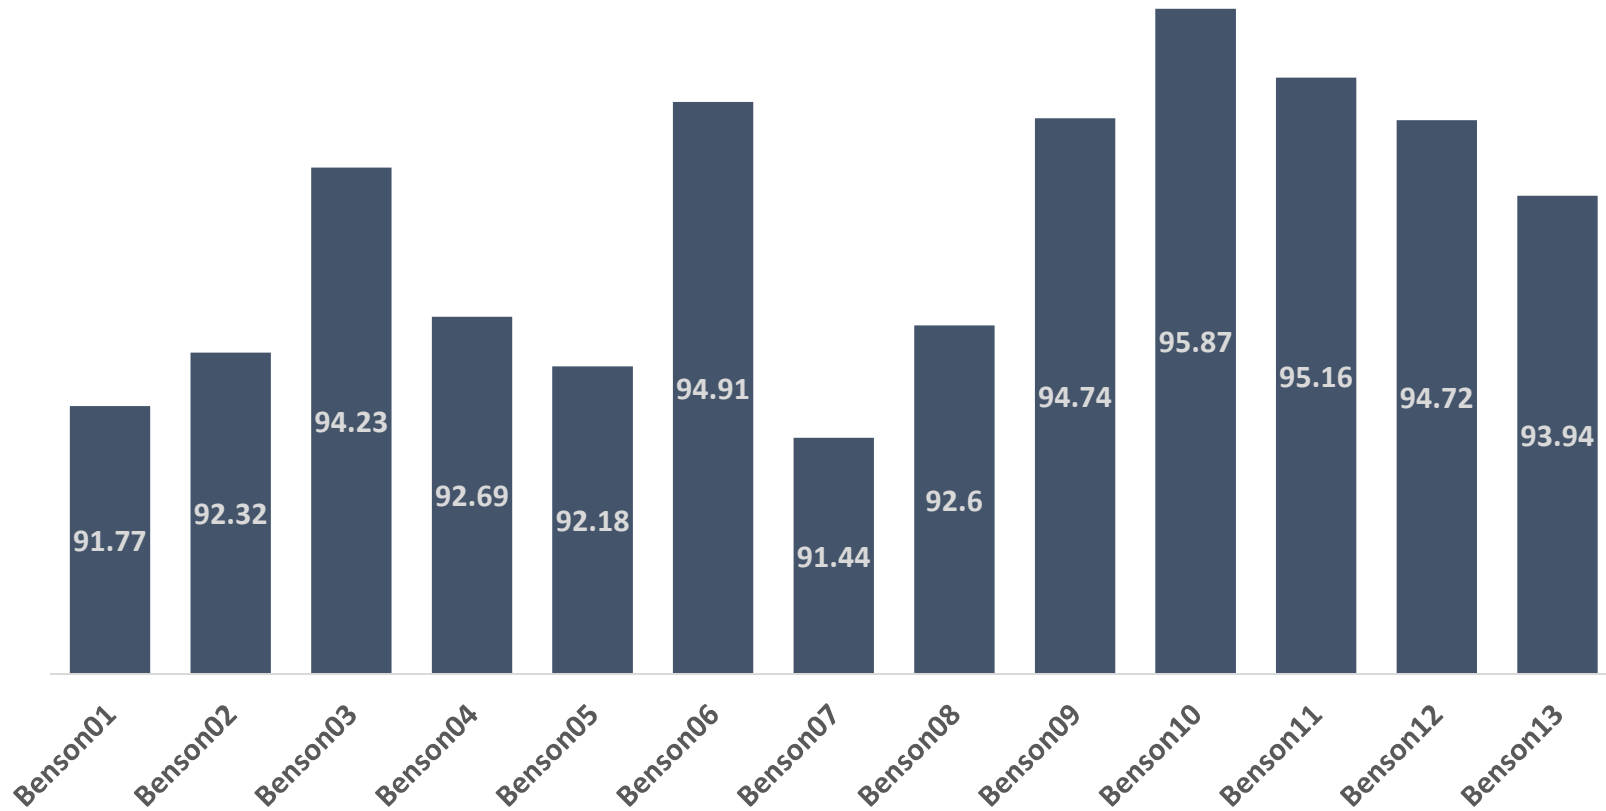

House Persistent Absence to 25.5.18

(Number of Students with Attendance Below 90% shown as Percentages)

PA% 6.9.17-25.5.18

House Attendance Sept – to Date: 25.5.18

6.9.17-25.5.18

House Attendance Weekly 21 to 25 May 2018

21-25.5.18

Form Attendance Sept – to Date: 25.5.18

Att 6.9.17-25.5.18

Form Attendance Sept – to Date: 21.5.18

Att 6.9.17-25.5.18

Form Attendance Sept – to Date: 25.5.18

Att 6.9.17-25.5.18

Form Attendance Sept – to Date: 25.5.18