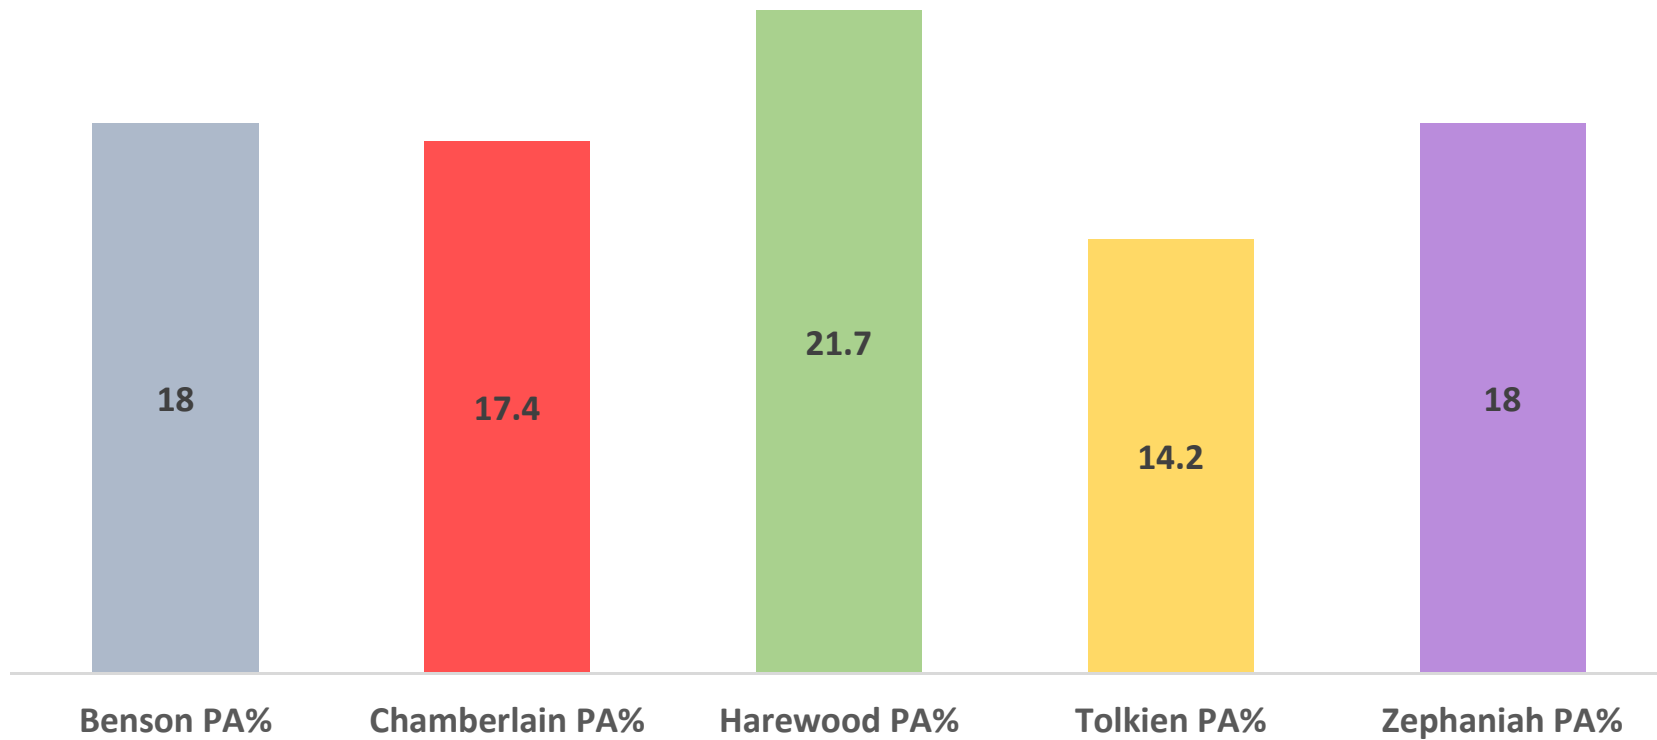

Attendance Totals: 25th May 2018

Congratulations to:

Tolkien House

With a total of 94.54% Attendance

Weekly Winning House is:

Tolkien House

With a total of 94.36% Attendance

Well Done

House Persistent Absence to 25.5.18

(Number of Students with Attendance Below 90% shown as Percentages)

PA% 6.9.17-25.5.18

House Attendance Sept – to Date: 25.5.18

6.9.17-25.5.18

House Attendance Weekly 21 to 25 May 2018